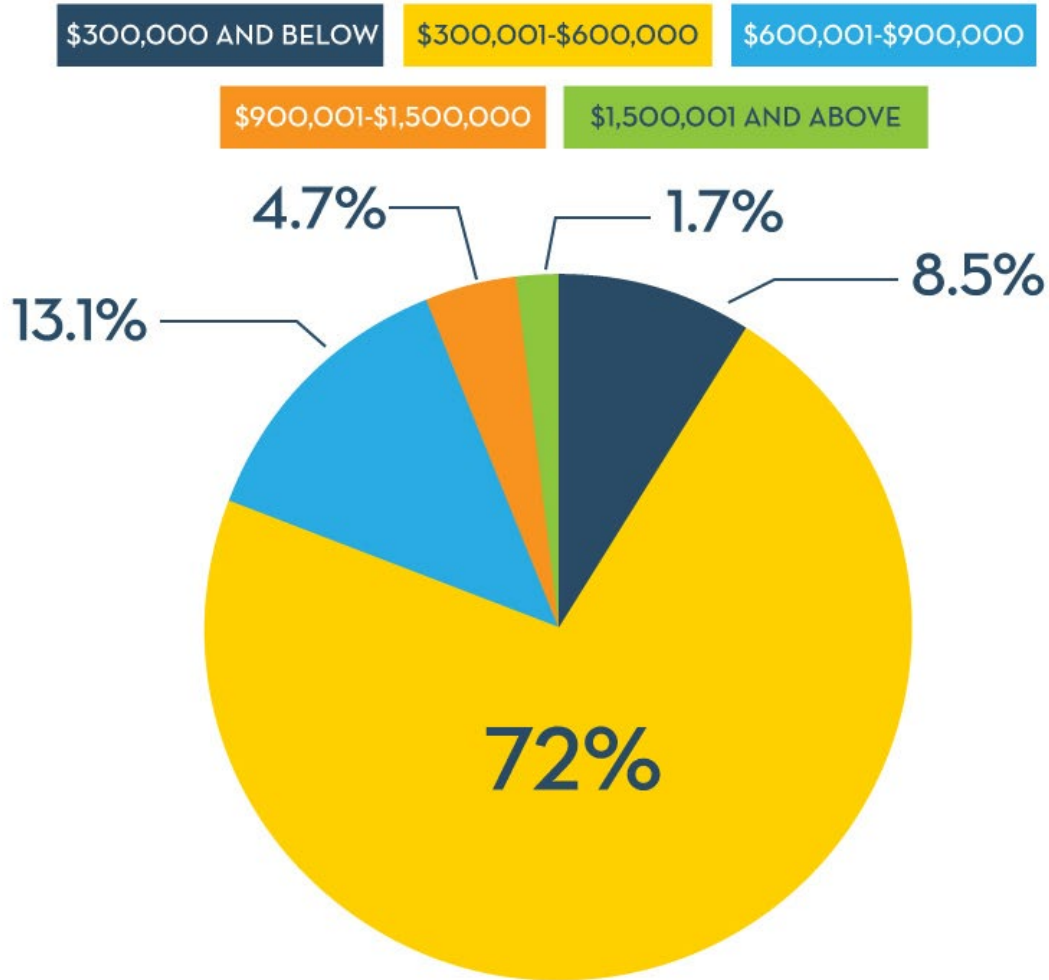

MARKET NEWS YOU CAN USE...

Percentage of Sales

RENO/SPARKS AREA

Source: NNRMLS All Reno/Sparks areas (Area 100), as of December 29, 2020.
Copyright 2020 Dickson Realty. All Rights Reserved.

DICKSON
REALTY